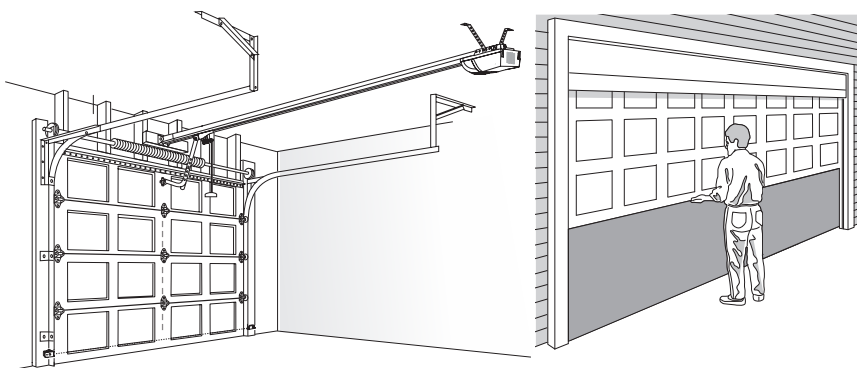

Commander Elite

AUSTRALIA'S FAVOURITE SECTIONAL DOOR OPENER
MS105MYQ

RESIDENTIAL SECTIONAL & TILT GARAGE DOOR OPENER
MYQ & BATTERY BACKUP COMPATIBLE

GARAGE DOOR OPENER IS COMPATIBLE WITH myQ²

Additional purchase of The Protector System™ and myQ Gateway is required

FOR SECTIONAL DOORS

- Monitor and control your garage door away from home through the Merlin myQ app.
- Peace of mind knowing if your garage door is open or closed anywhere and any time.
- Receive real time alerts and notifications so you know when the garage door is opened or closed by loved ones.
- Pre-set times to automatically close your garage door at any time.
- See history records of your garage door open and close periods.
- Protect your loved ones and belongings with The Protector System™ (Safety IR Beams).
- Compatible Merlin myQ app available for smart devices including Apple Watch.

APP AVAILABLE ON:

TYPICAL INSTALLATION - SECTIONAL DOORS

- Maximum lifting under spring tensions 20 kg
- Suitable for steel and timber spring balanced doors
- Door height: 3.5m Door width: 5.7m Total door area: 20m²
- Single dwelling, max door weight up to 150 kg

18
SECONDS

22
SECONDS

SECURITY

SECURITY+ 2.0®

- Encrypted rolling code across multiple frequencies.
- Security+ 2.0® technology virtually eliminates interference.

SMART

RADIO

- Provides 2-way communication from rolling door opener and accessories.
- Receiver with 64 memory registers.

ELECTRICAL

LIGHTING: LED LIGHTING

- LED light turns on with activation.
- Turns off 2.5 minutes after operation.

STANDARD SPECIFICATIONS

- Input voltage: 240V AC
- Rated door areas up to: 20m²
- Max door height: 3.5m
- Max door weight: 150 kg
- Max peak pulling force: 1000N
- Max lift under spring tension: 20 kg
- Power: 230-240 VAC 50hz 225w
- Radio frequency: 433.30, 433.92, 434.54 MHz with Security+ 2.0 technology
- Minimum headroom required: 30mm
- C-rail with belt drive
- 24C DV motor with thermal overload protection
- Compatible with myQ Technology²
- Lighting: LED Lighting
- Garage Door Opener Capacity of up to 64 memory registers

Merlin®

AUSTRALIA

Chamberlain Australia Pty Ltd
PO Box 1446
Lane Cove NSW 1595

gomerlin.com.au
1800 638 234

Designed & Engineered in Australia
© Chamberlain Group 2019. All Rights Reserved.™ Trademark of The Chamberlain Group, Inc.® Registered Trademark of the Chamberlain Group.

¹Based upon a 2.4m high door. ²This feature requires monitored Safety IR Beams to be fitted. Linking your myQ account to partner may require an additional accessory purchase or subscription fee. Apple, the Apple logo, iPhone, and iPad are trademarks of Apple Inc., registered in the U.S. and other countries and regions. App Store is a service mark of Apple Inc. Google Play and the Google Play logo are trademarks of Google LLC.